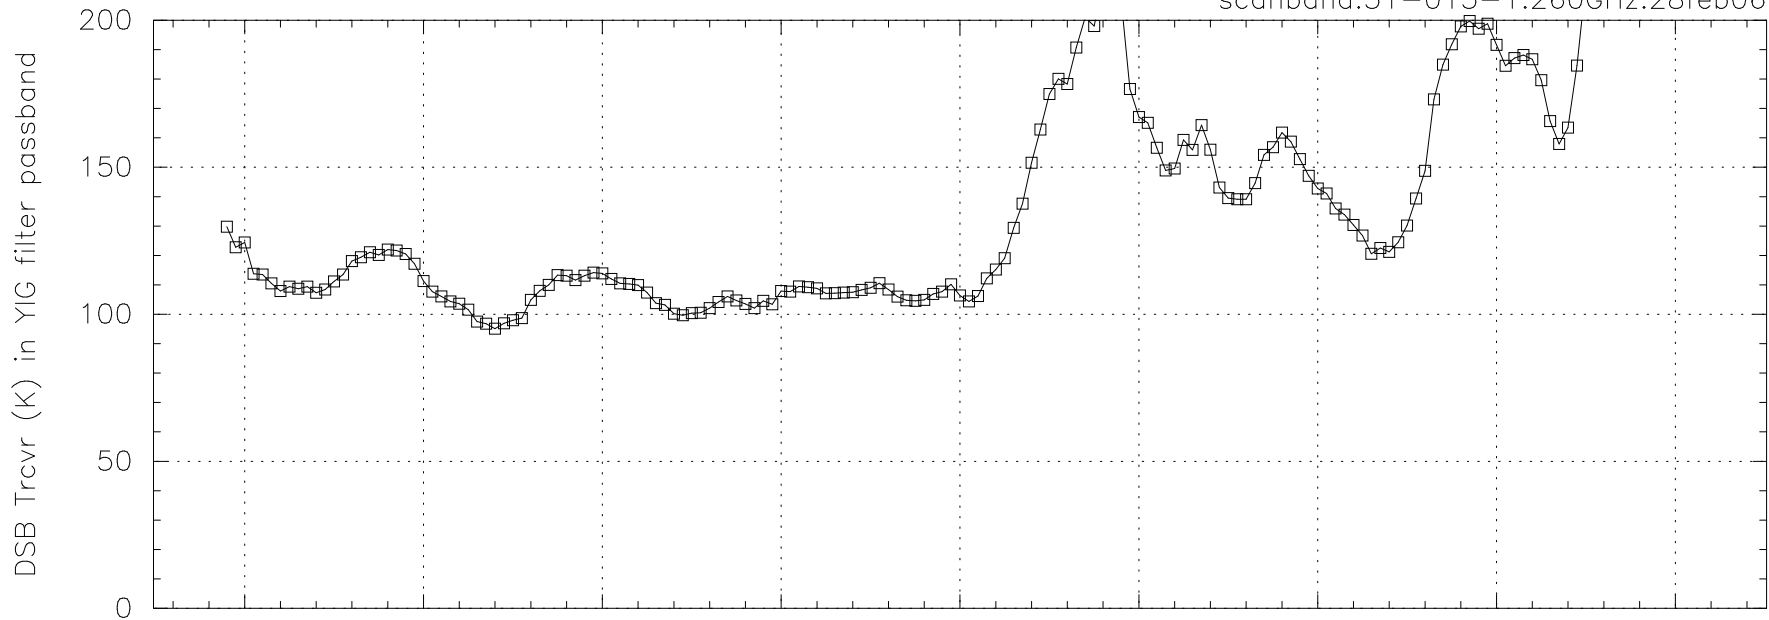

scanband.31-015-1.260GHz.28feb06

I.F. freq (GHz)