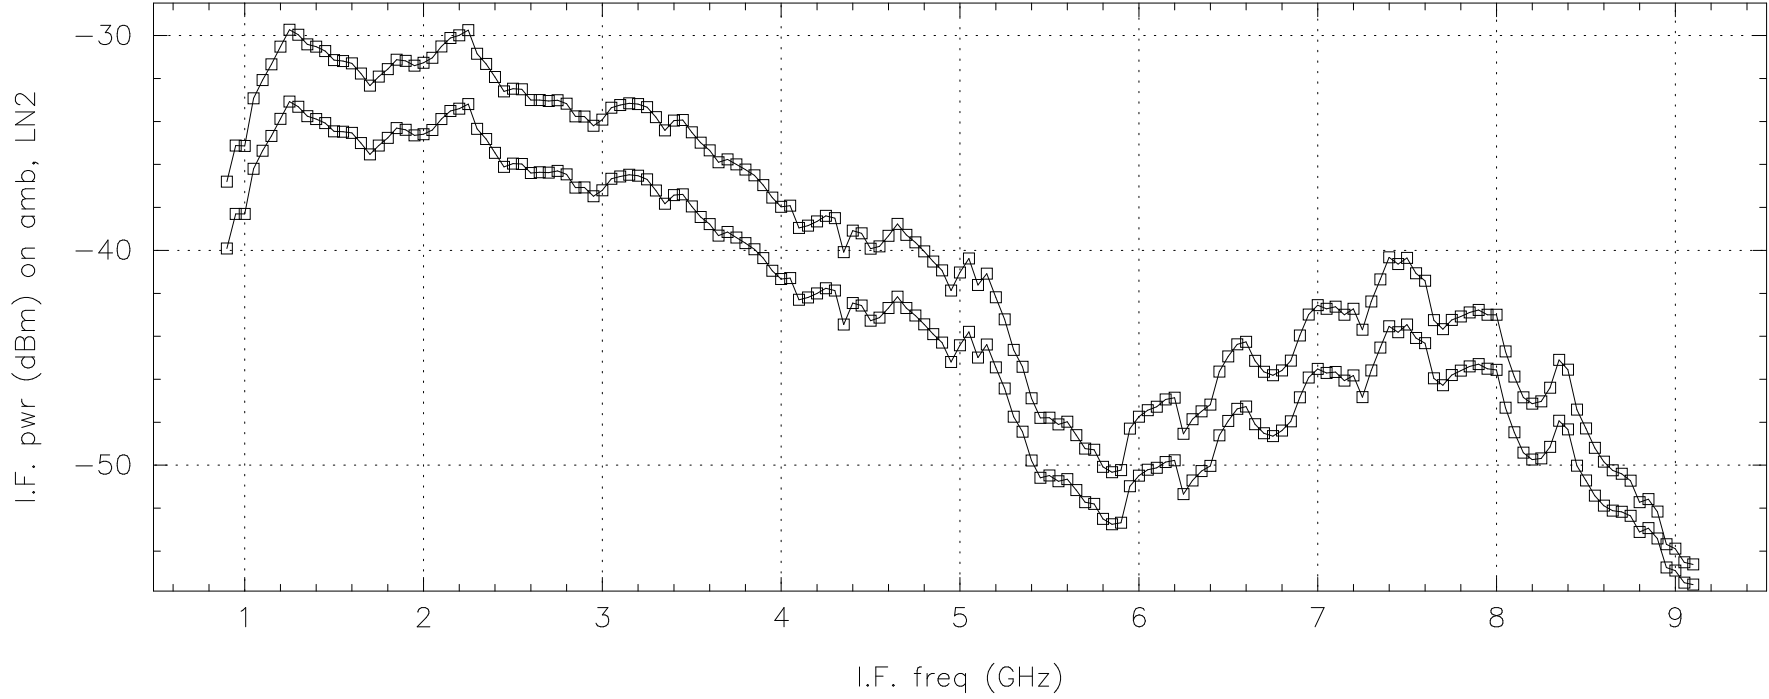

scanband.31-015-1.260GHz.28feb06

I.F. freq (GHz)