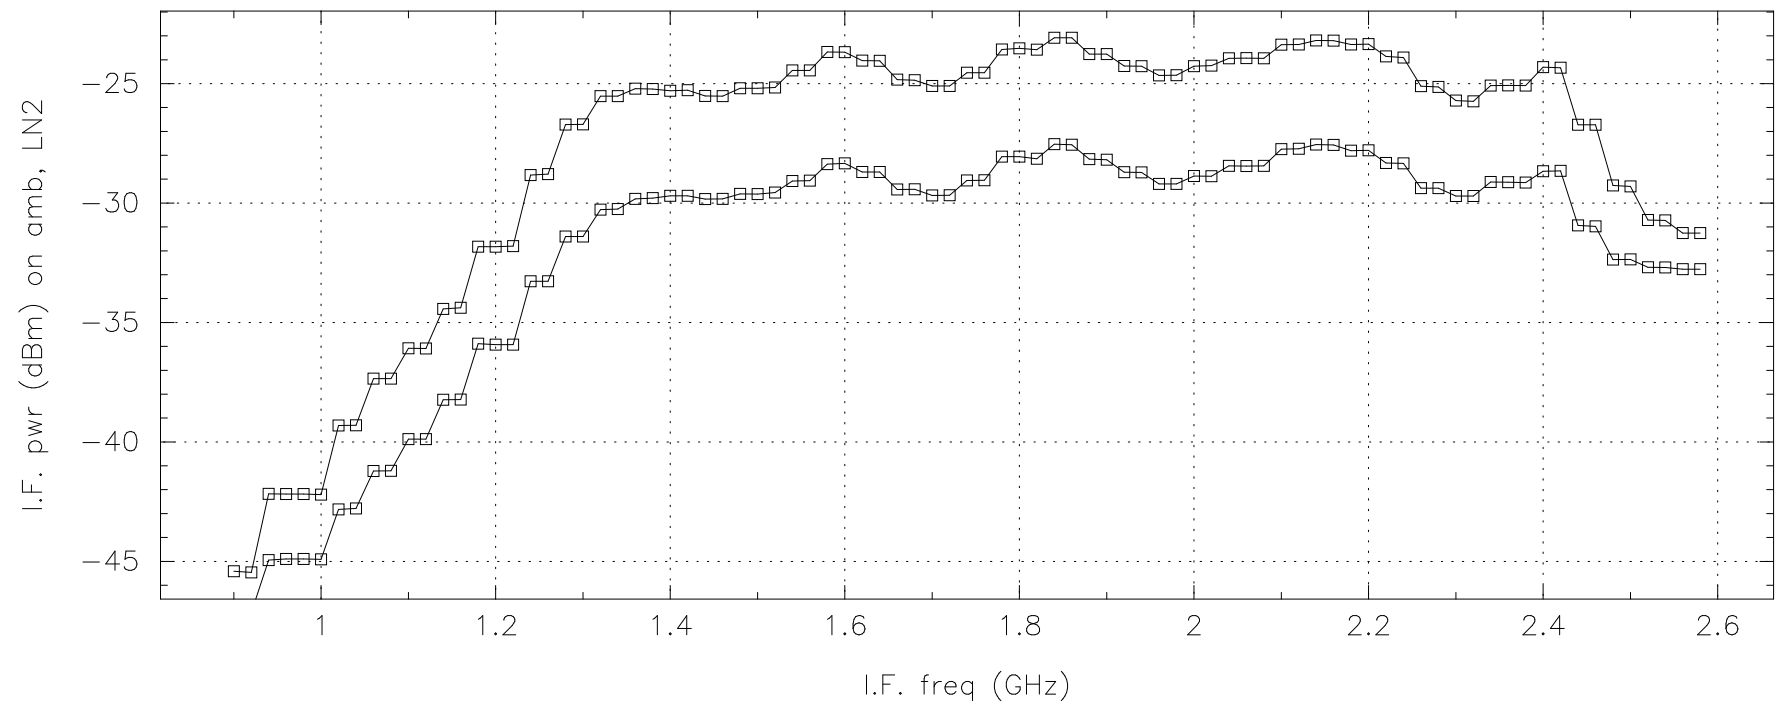

bandpass.31-016-1.90GHz.23jan07

I.F. freq (GHz)