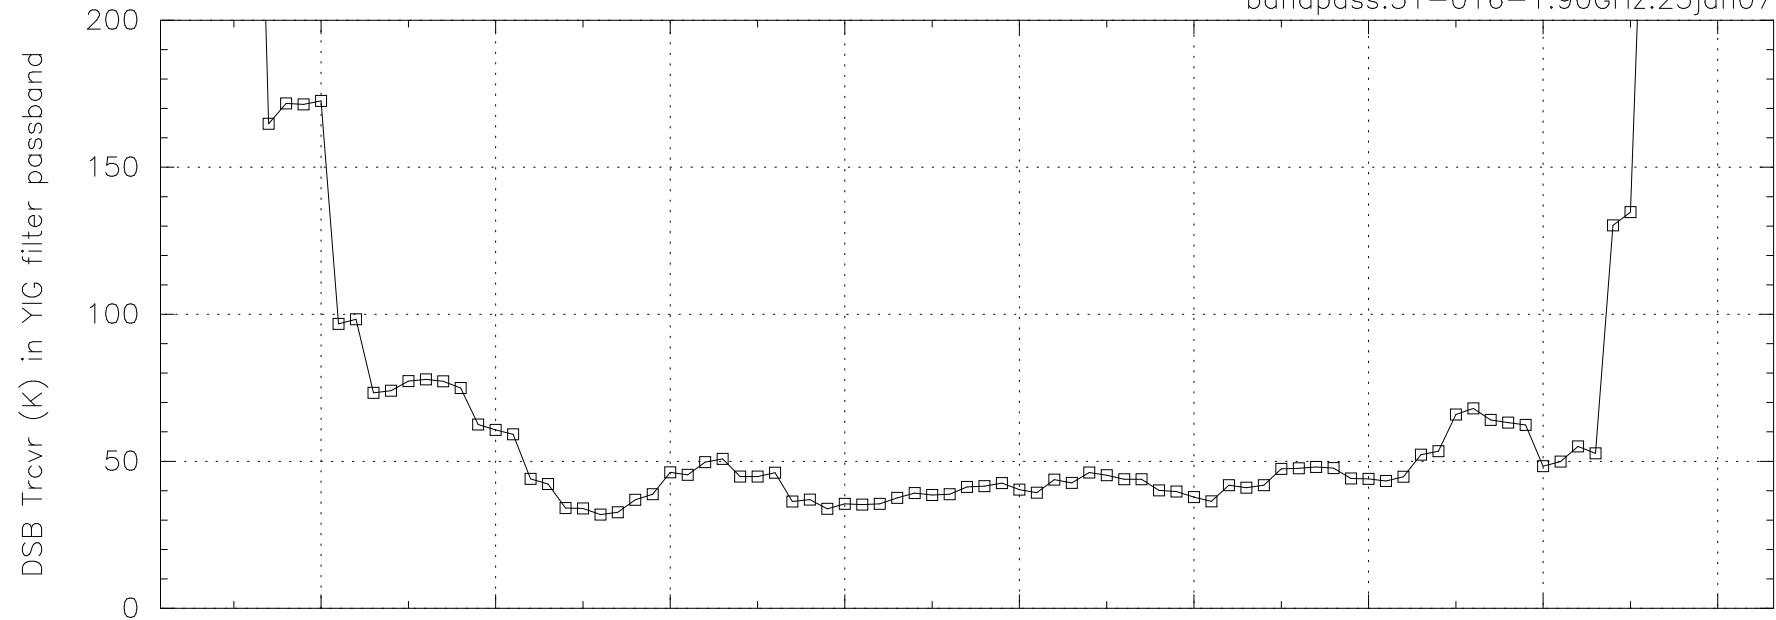

bandpass.31-016-1.90GHz.23jan07

I.F. freq (GHz)