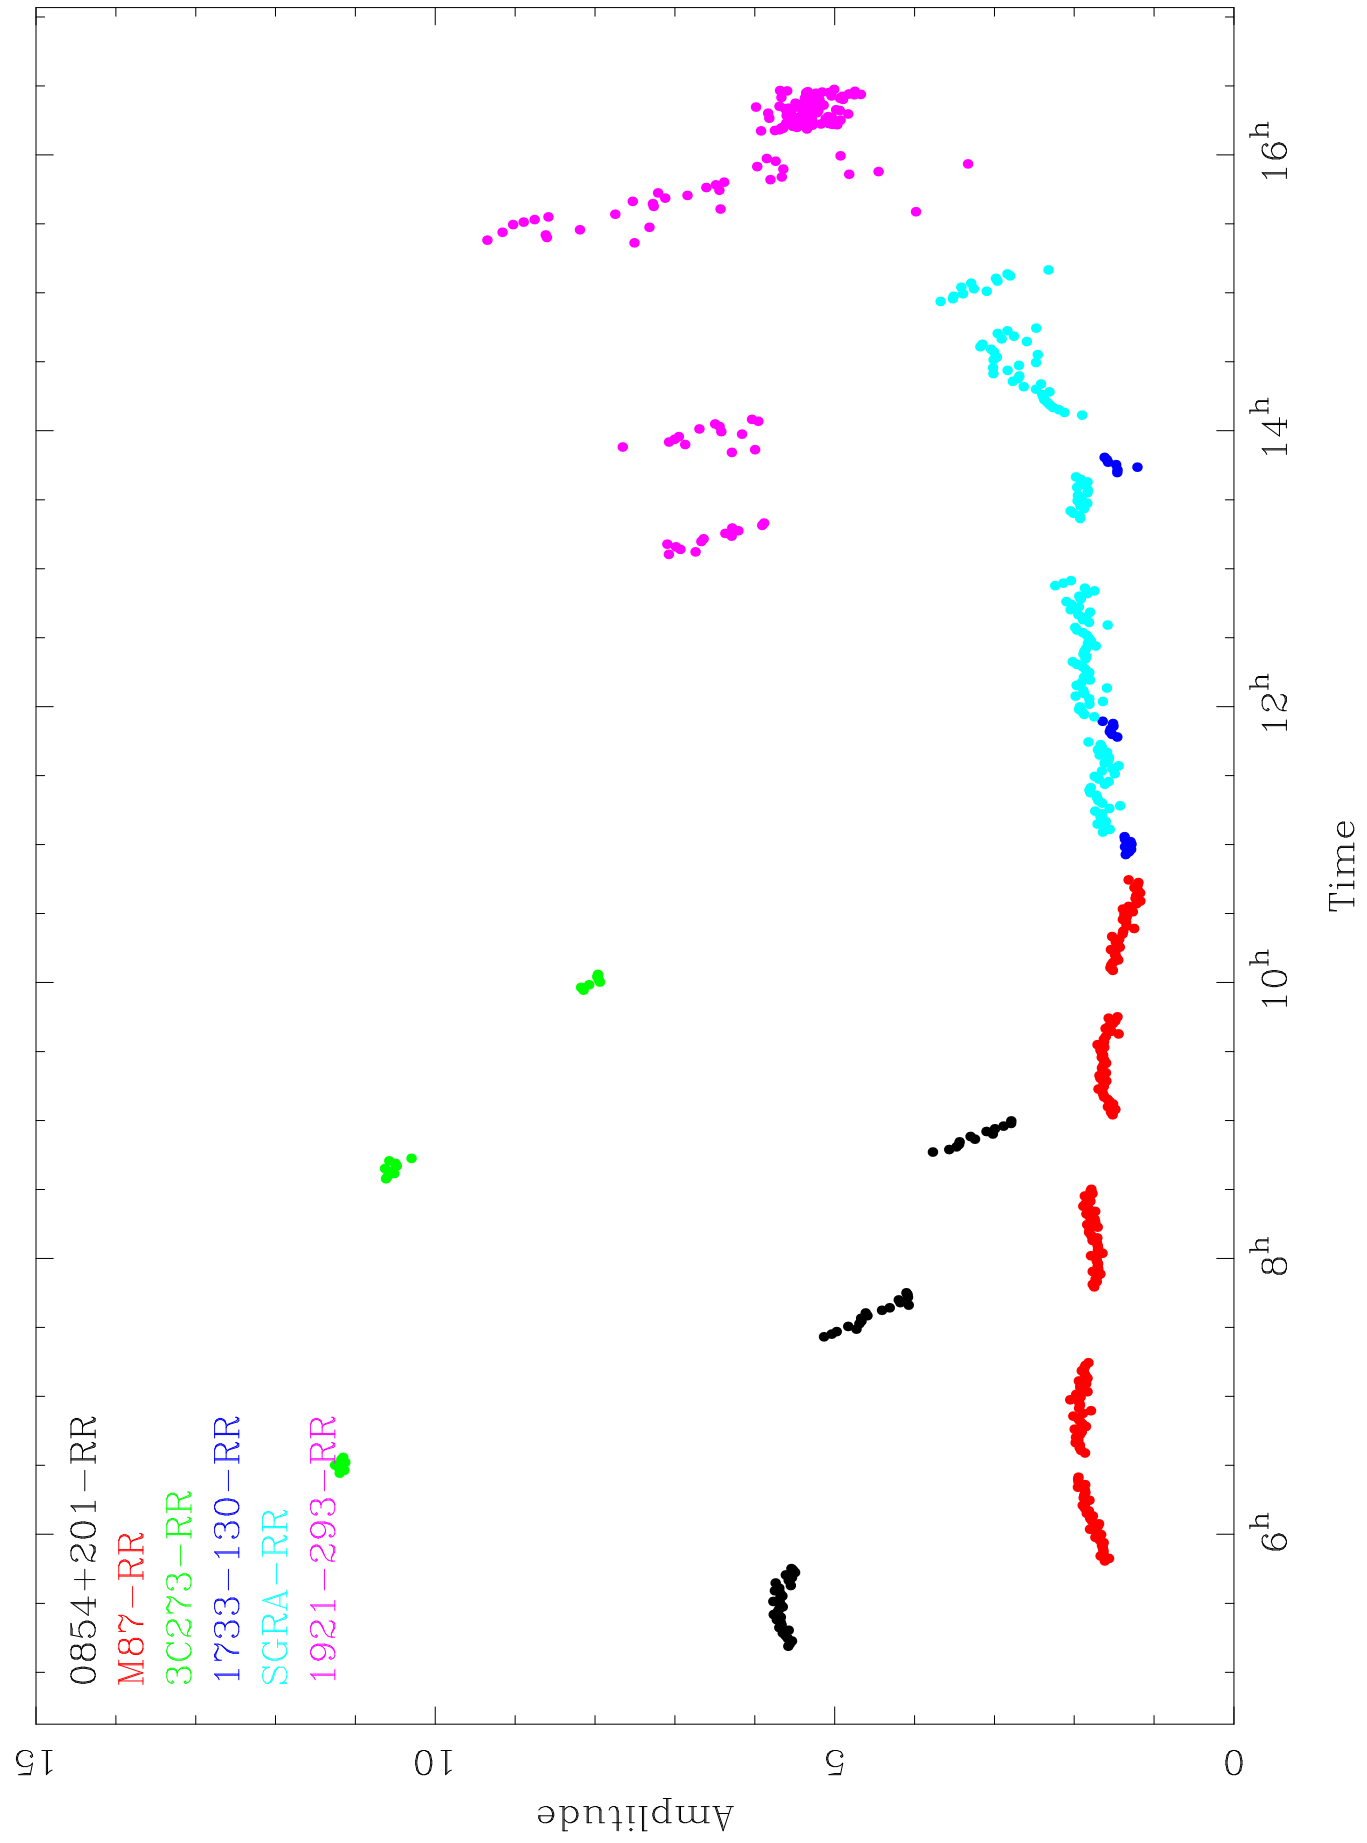

RR 226.3210 GHz 1.00m 1-2

RR 226.3210 GHz 1.00m 1-6

RR 226.3210 GHz 1.00m 2-4

RR 226.3210 GHz 1.00m 2-6