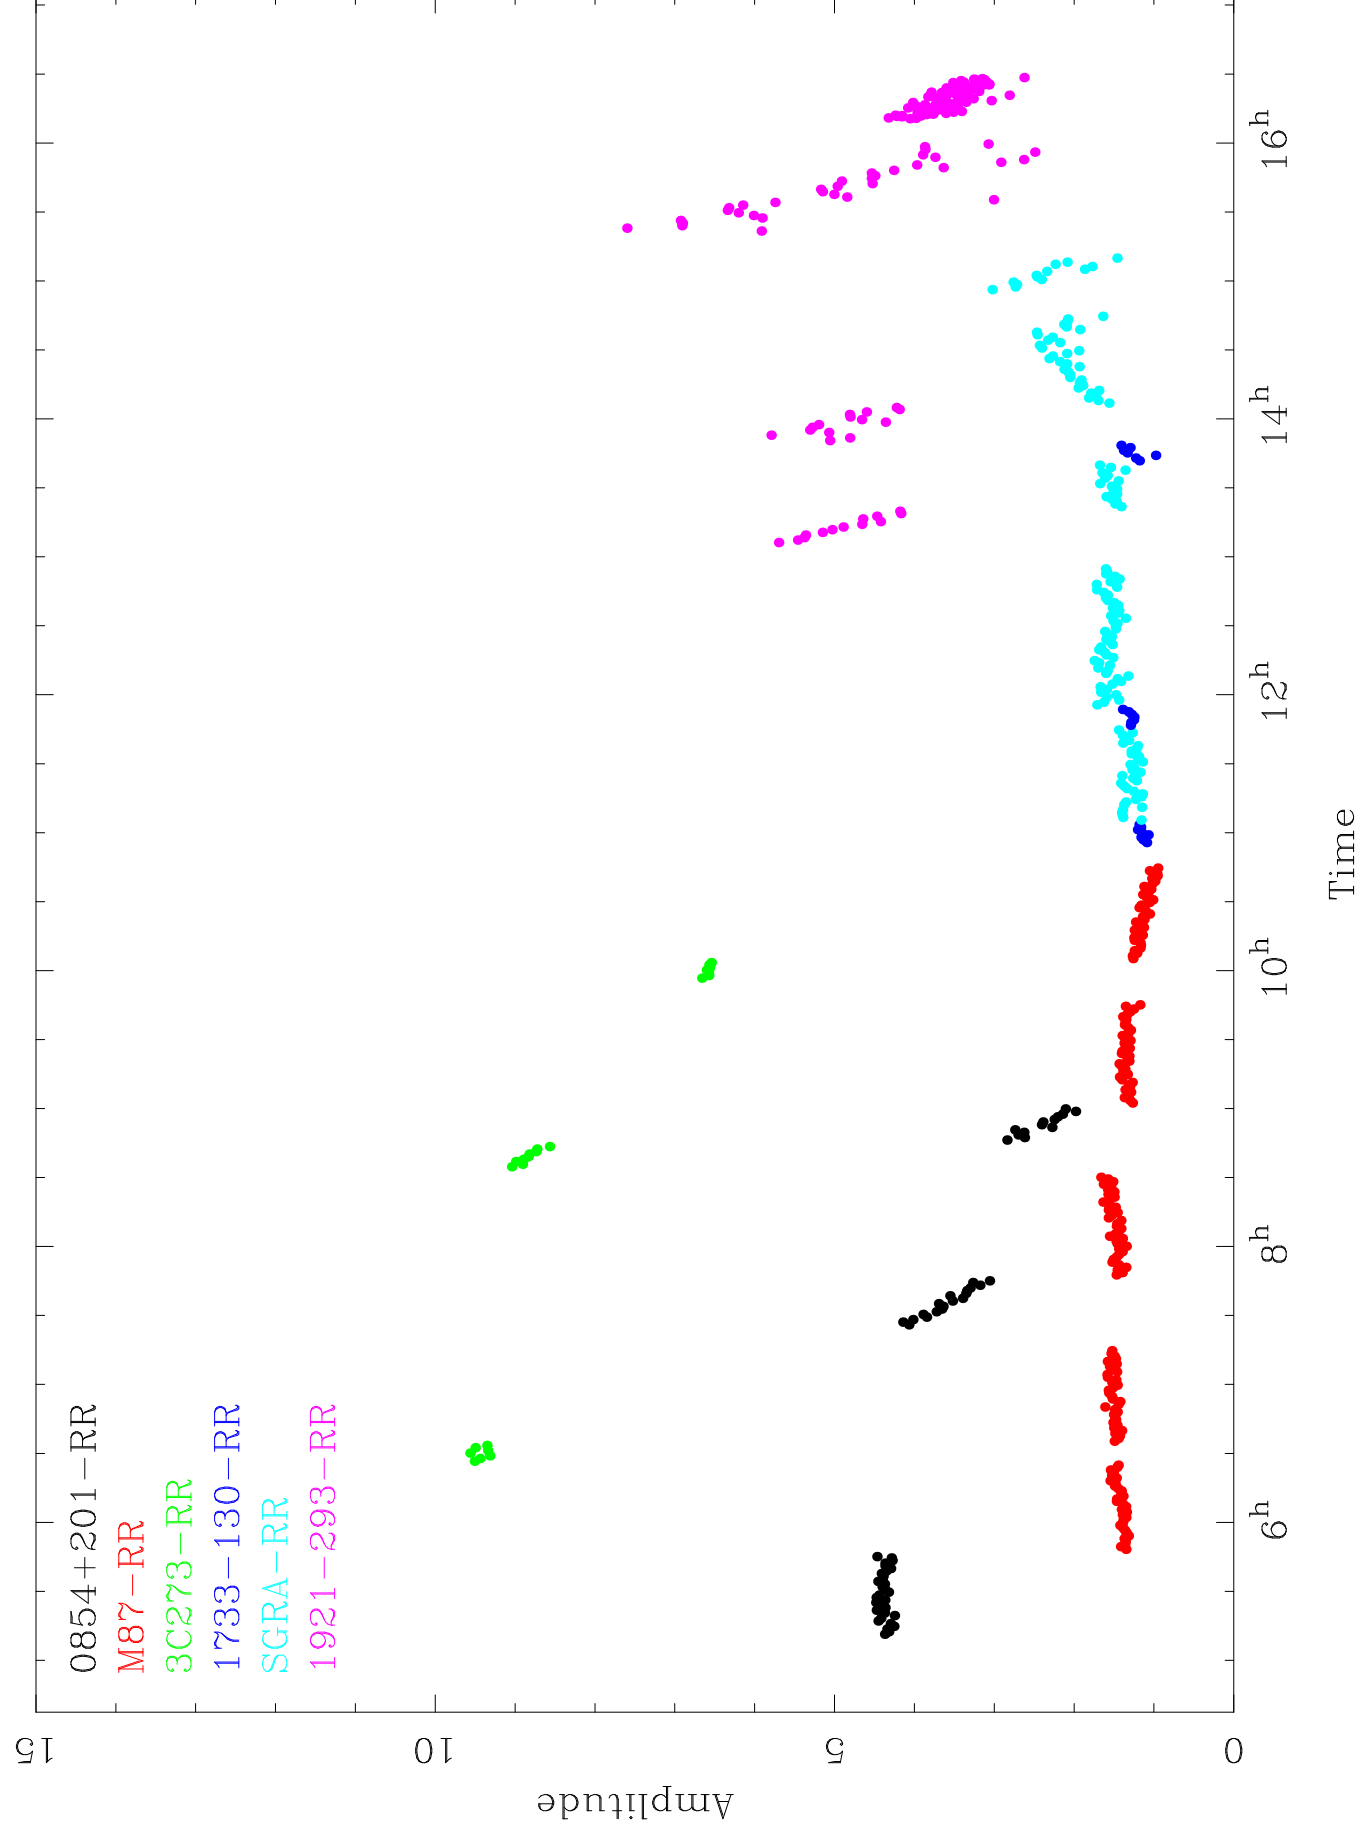

RR 226.3210 GHz 1.00m 1-2

RR 226.3210 GHz 1.00m 1-6

RR 226.3210 GHz 1.00m 2-4

RR 226.3210 GHz 1.00m 2-6