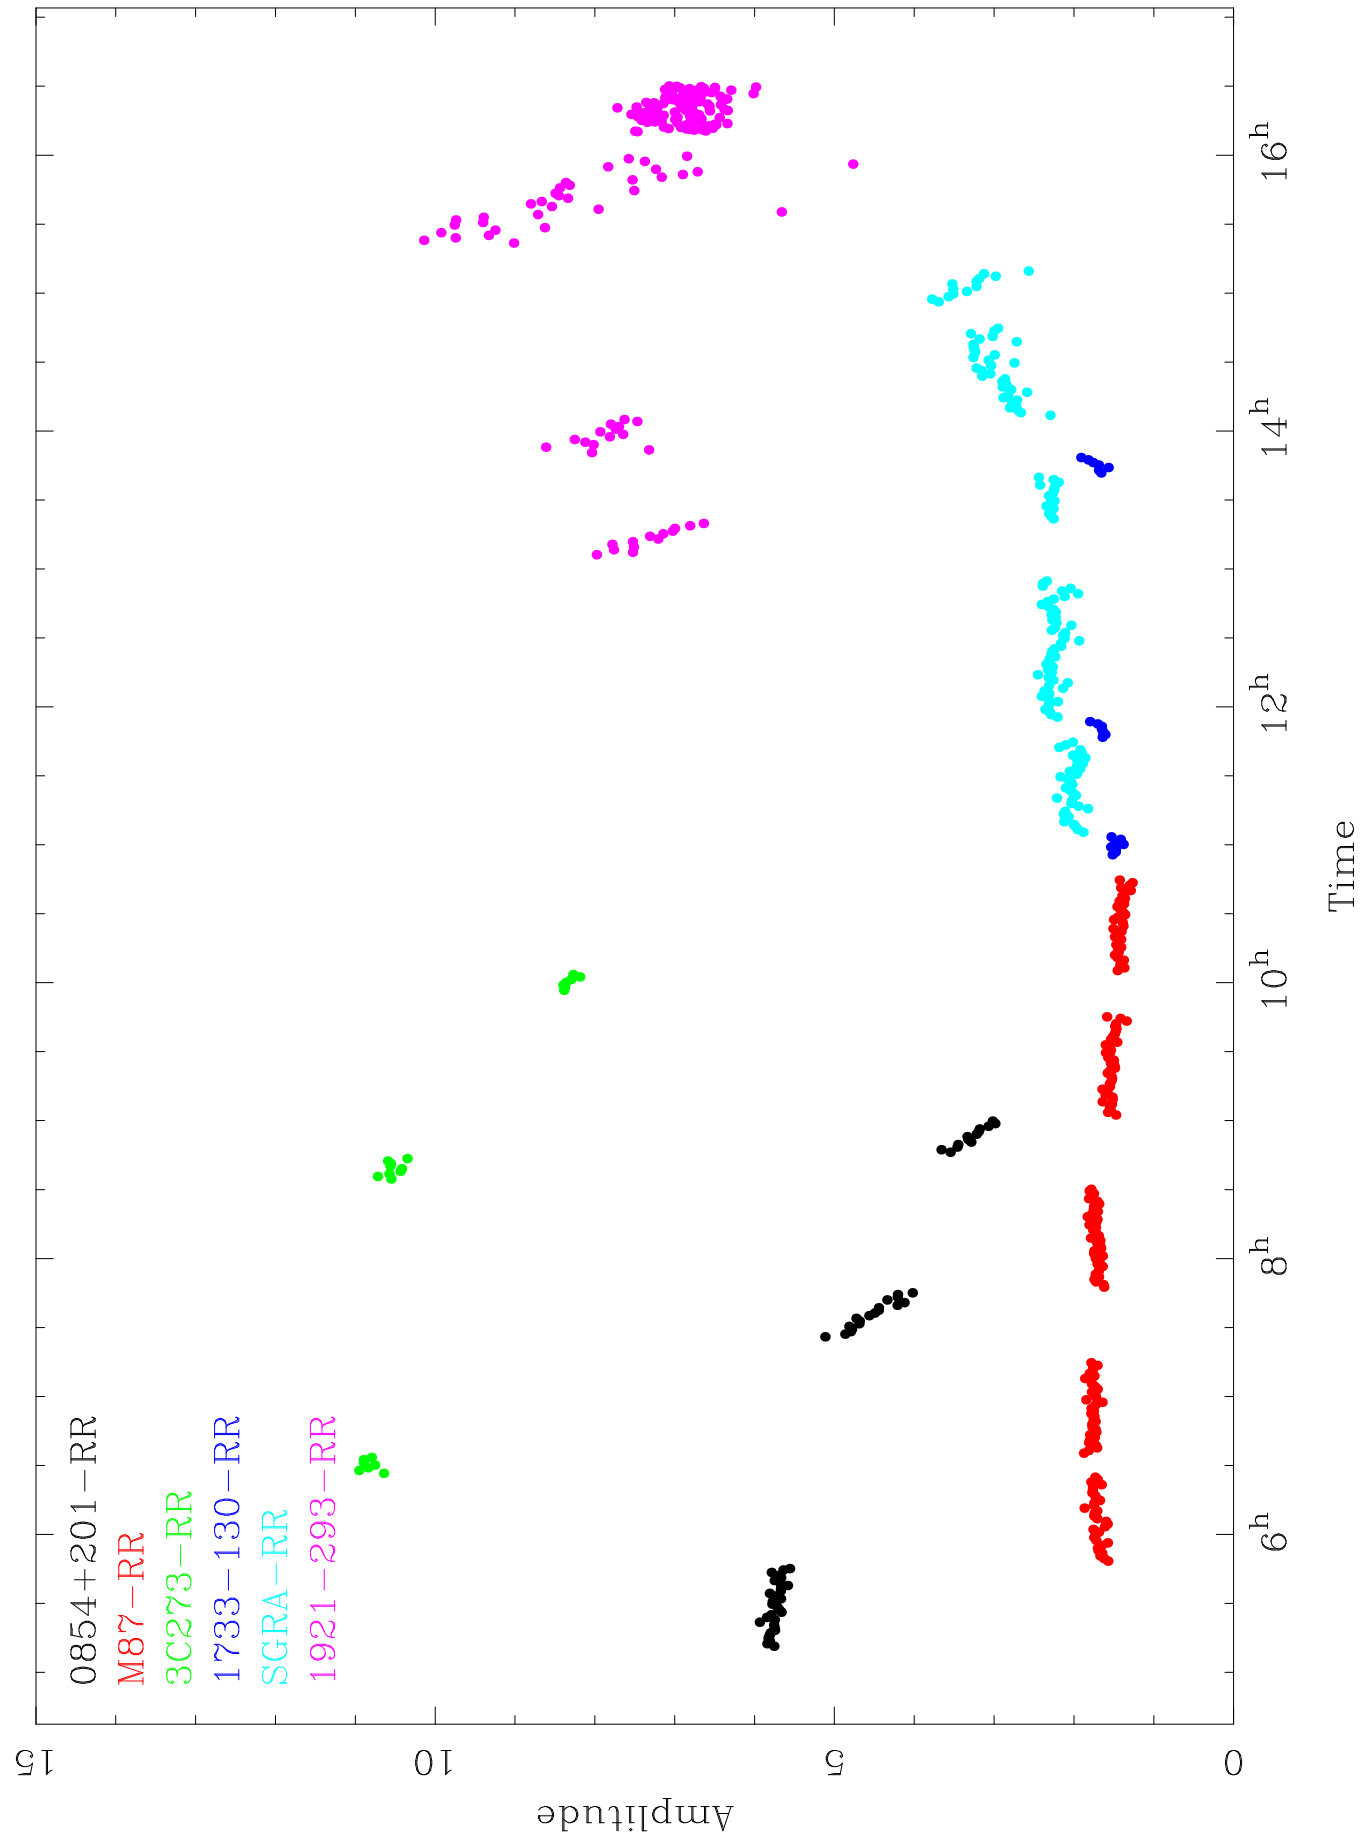

RR 226.3210 GHz 1.00m 1-2

RR 226.3210 GHz 1.00m 1-6

RR 226.3210 GHz 1.00m 2-4

RR 226.3210 GHz 1.00m 2-6