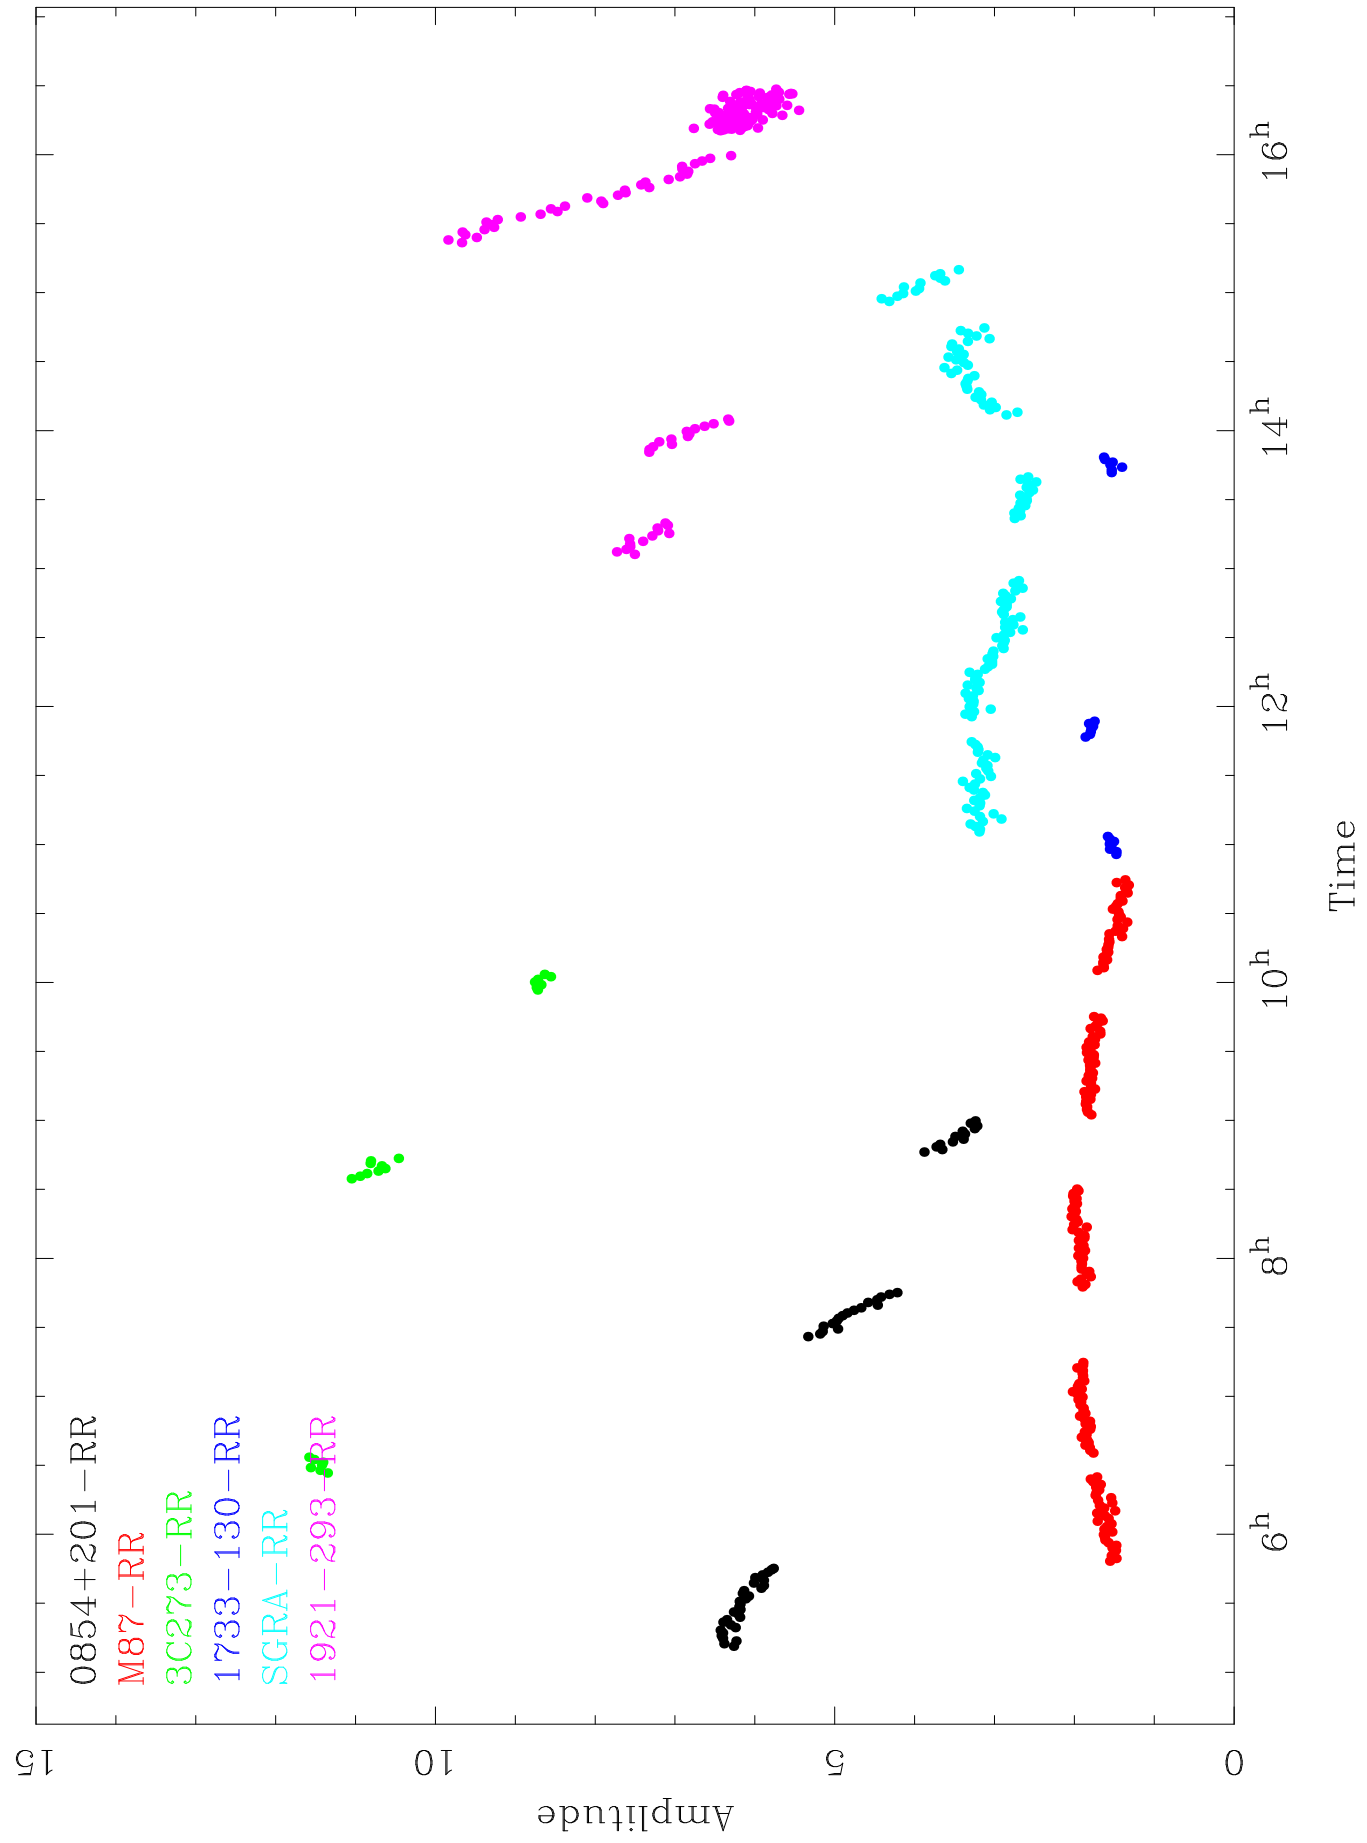

RR 226.3210 GHz 1.00m 1-2

RR 226.3210 GHz 1.00m 1-6

RR 226.3210 GHz 1.00m 2-4

RR 226.3210 GHz 1.00m 2-6