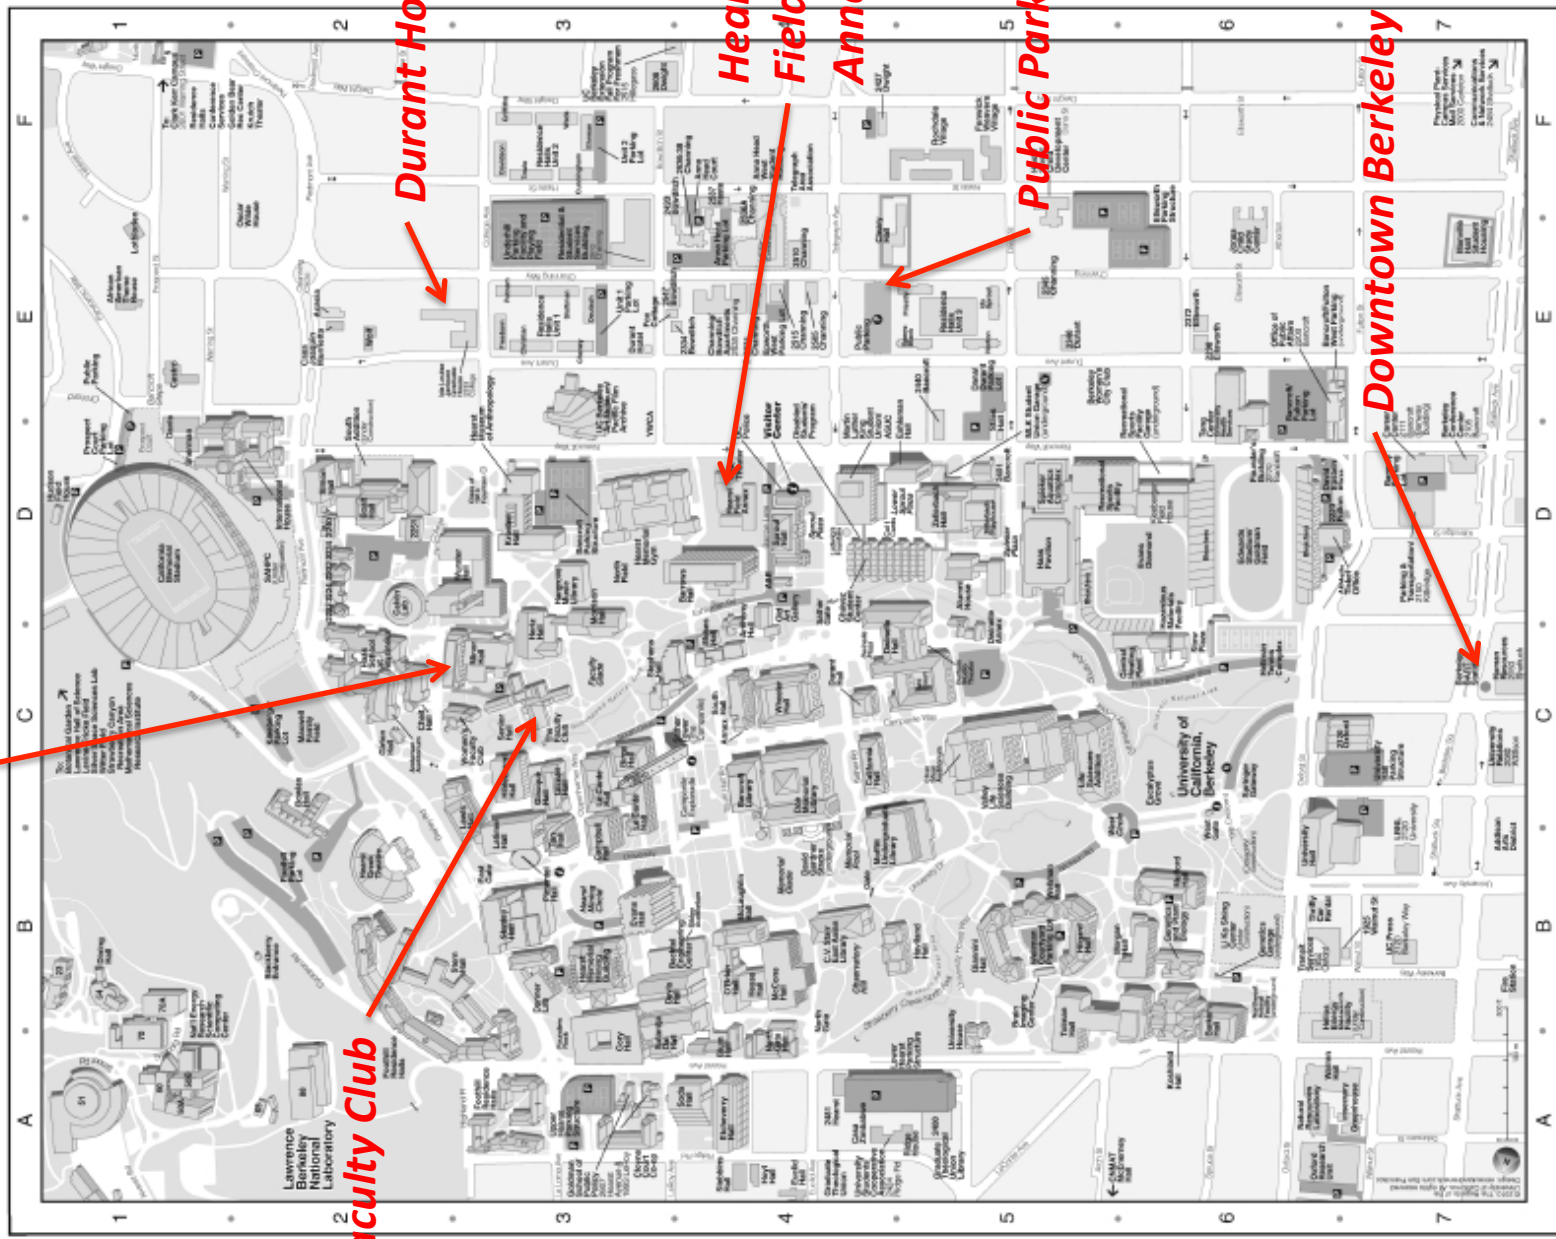

UC BERKELEY CAMPUS MAP

Minor Hall

Faculty Club

Durant Hotel

Hearst Field Annex

Public Parking

Downtown Berkeley BART