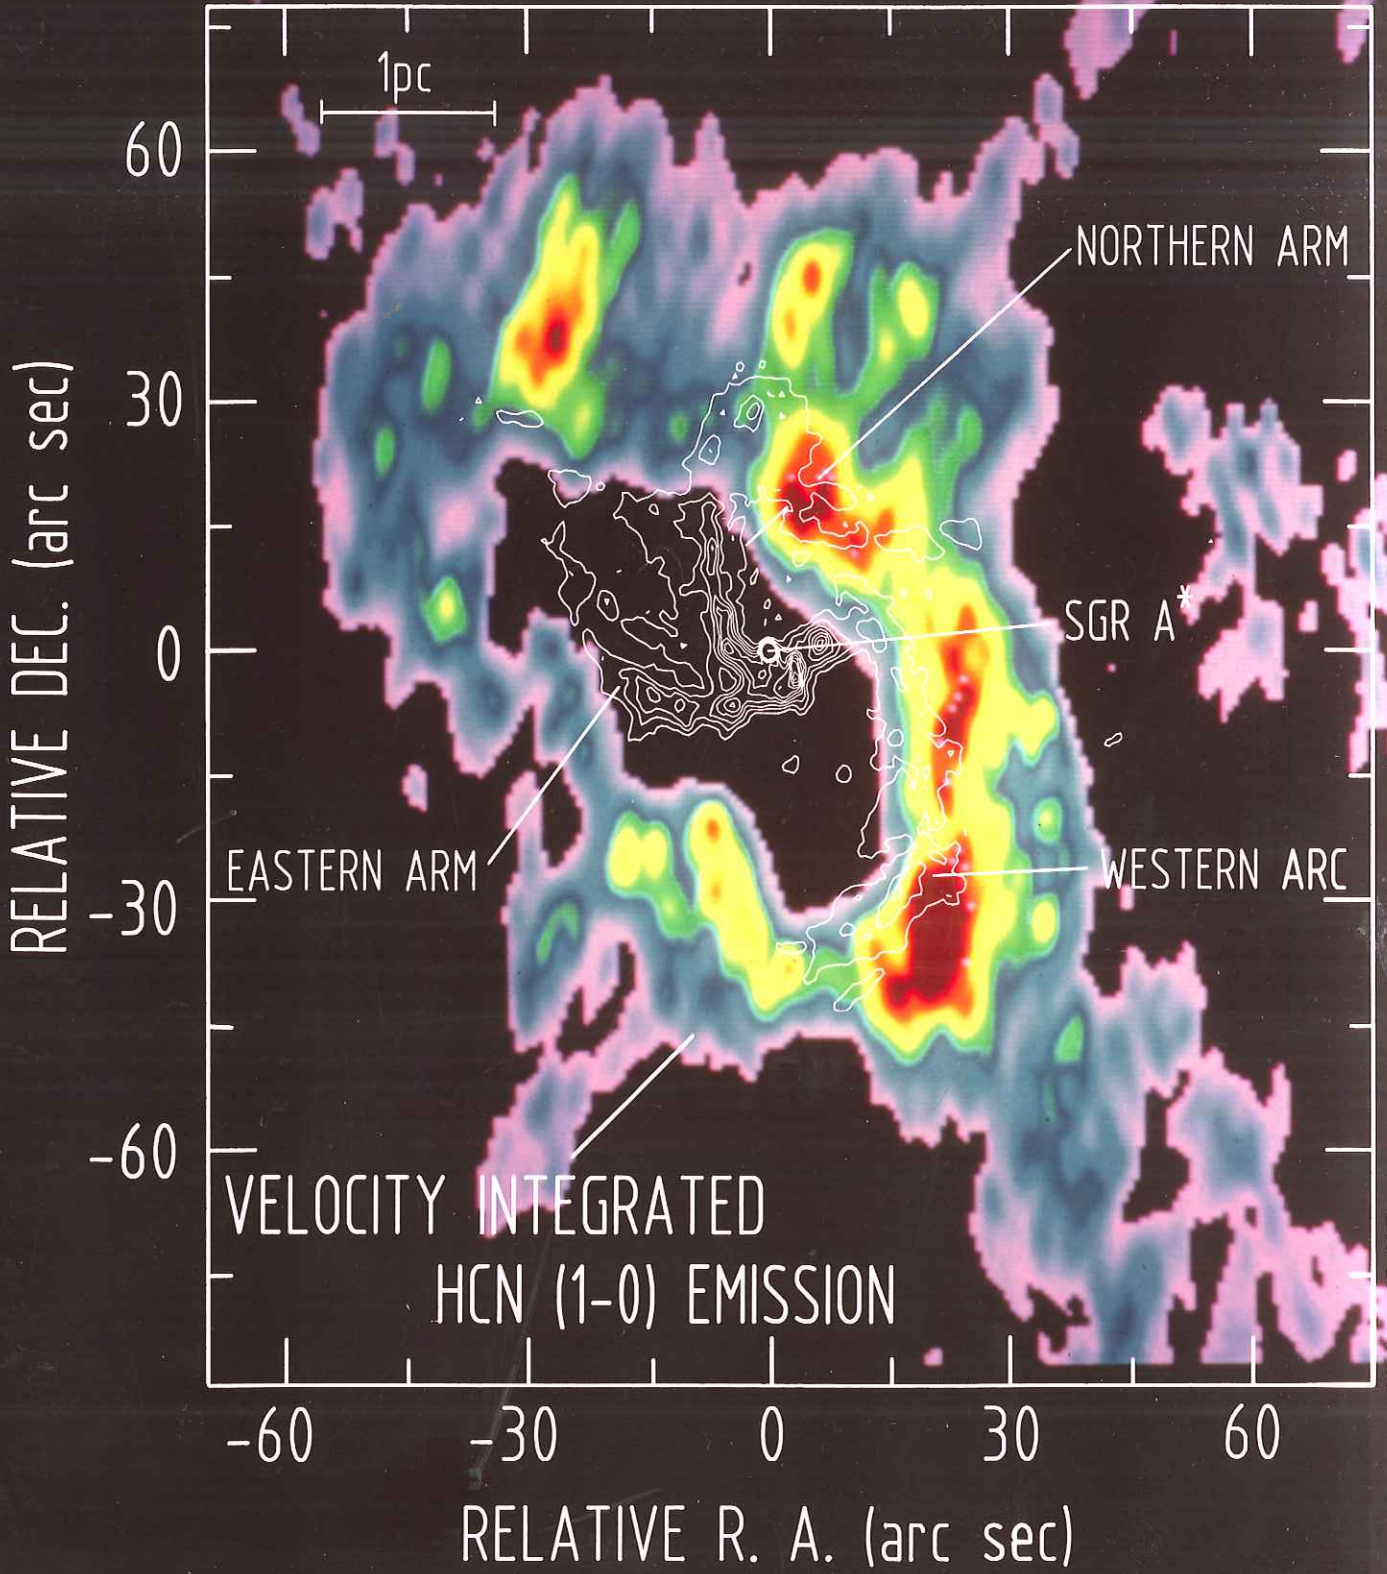

SGR A CIRCUM NUCLEAR DISK (HAT CREEK)

MPNR 03/87